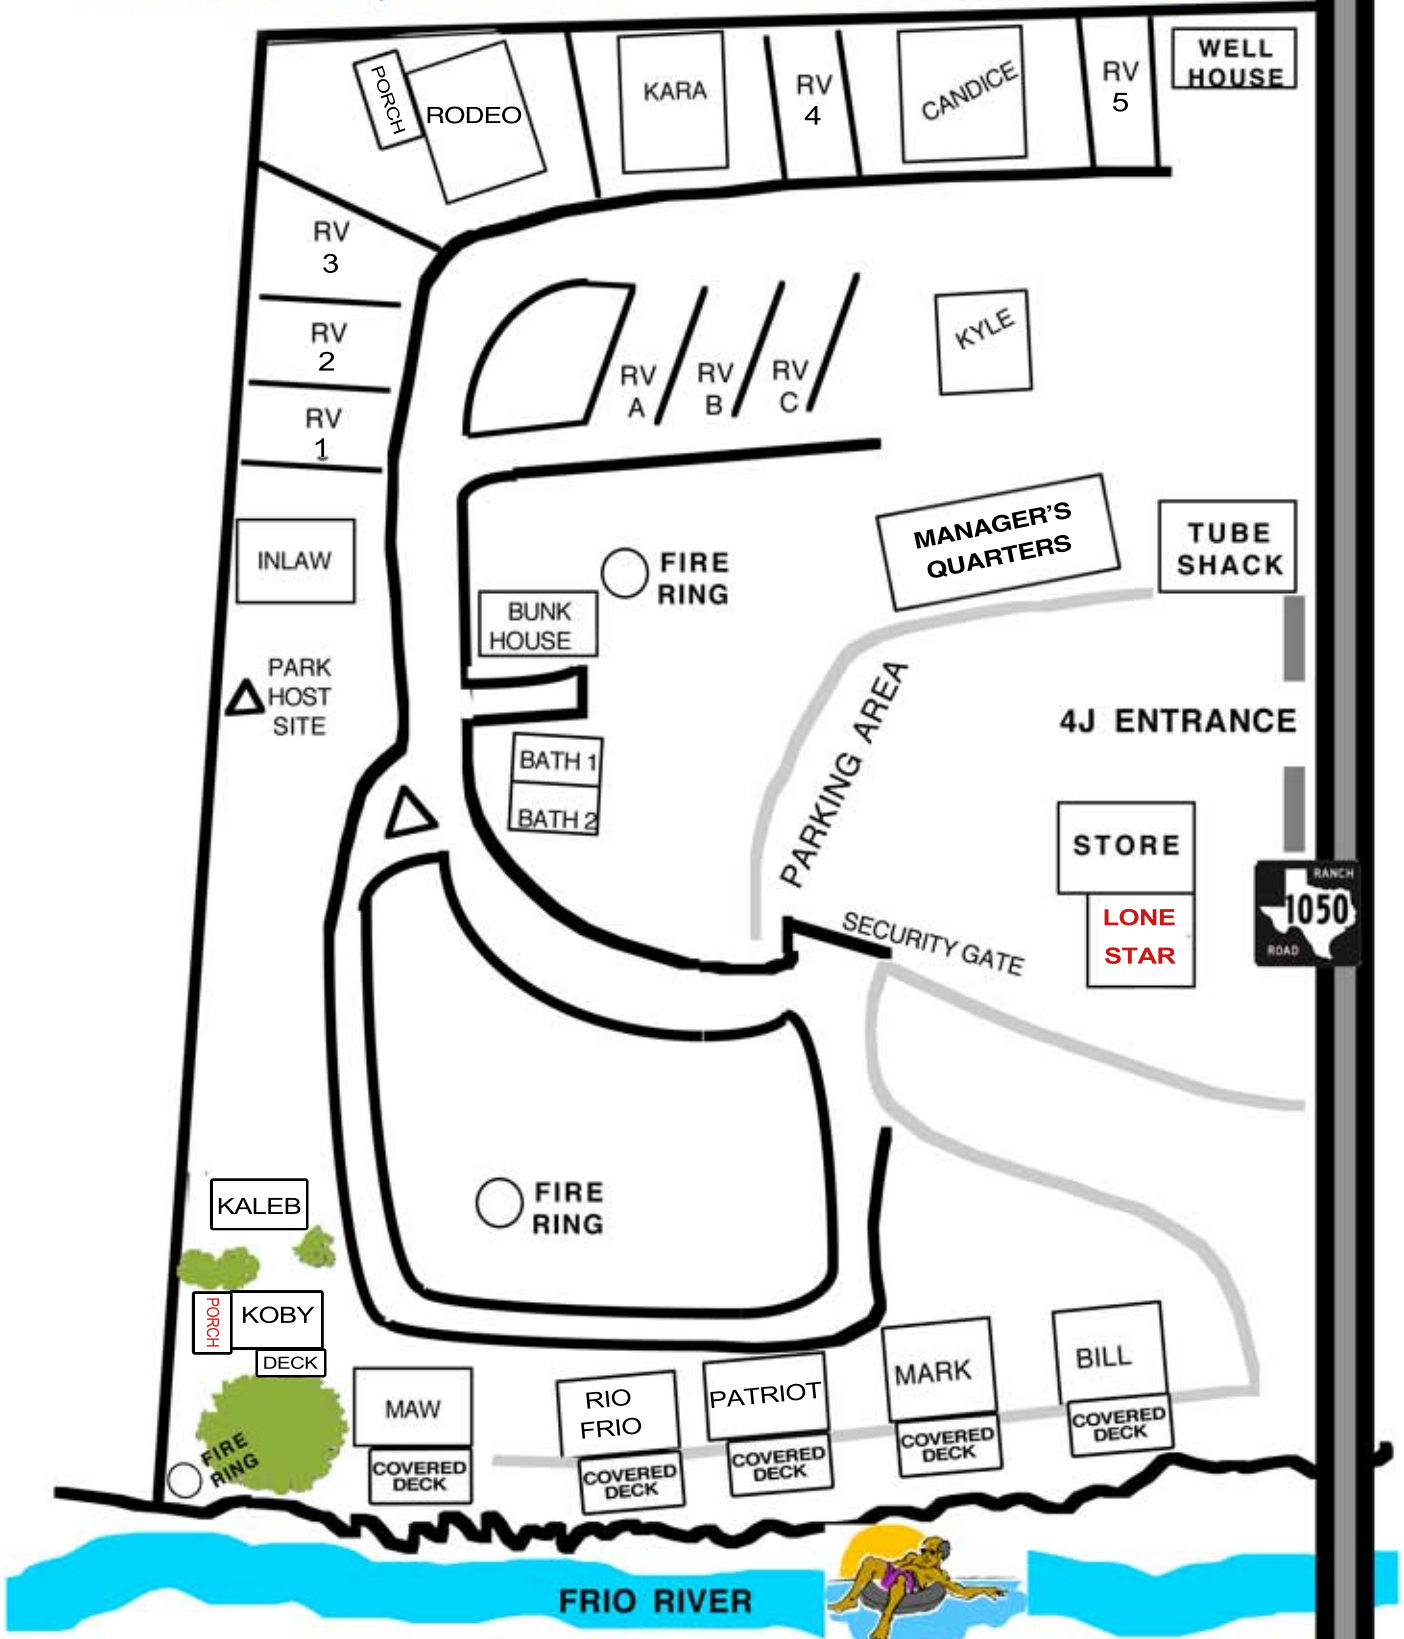

# 4 Riverway

GPS 29.604899, -99.735863

685 Highway 1050, Concan TX 78838  
1/2M E. of Garner State Park Entrance  
Mailing Address P.O. Box 4, Rio Frio TX 78879  
Reservations (830) 232-6202  
[www.frio4jrivercamp.com](http://www.frio4jrivercamp.com)

MAP DESIGN BY [funrivers.com](http://funrivers.com) NOT TO SCALE